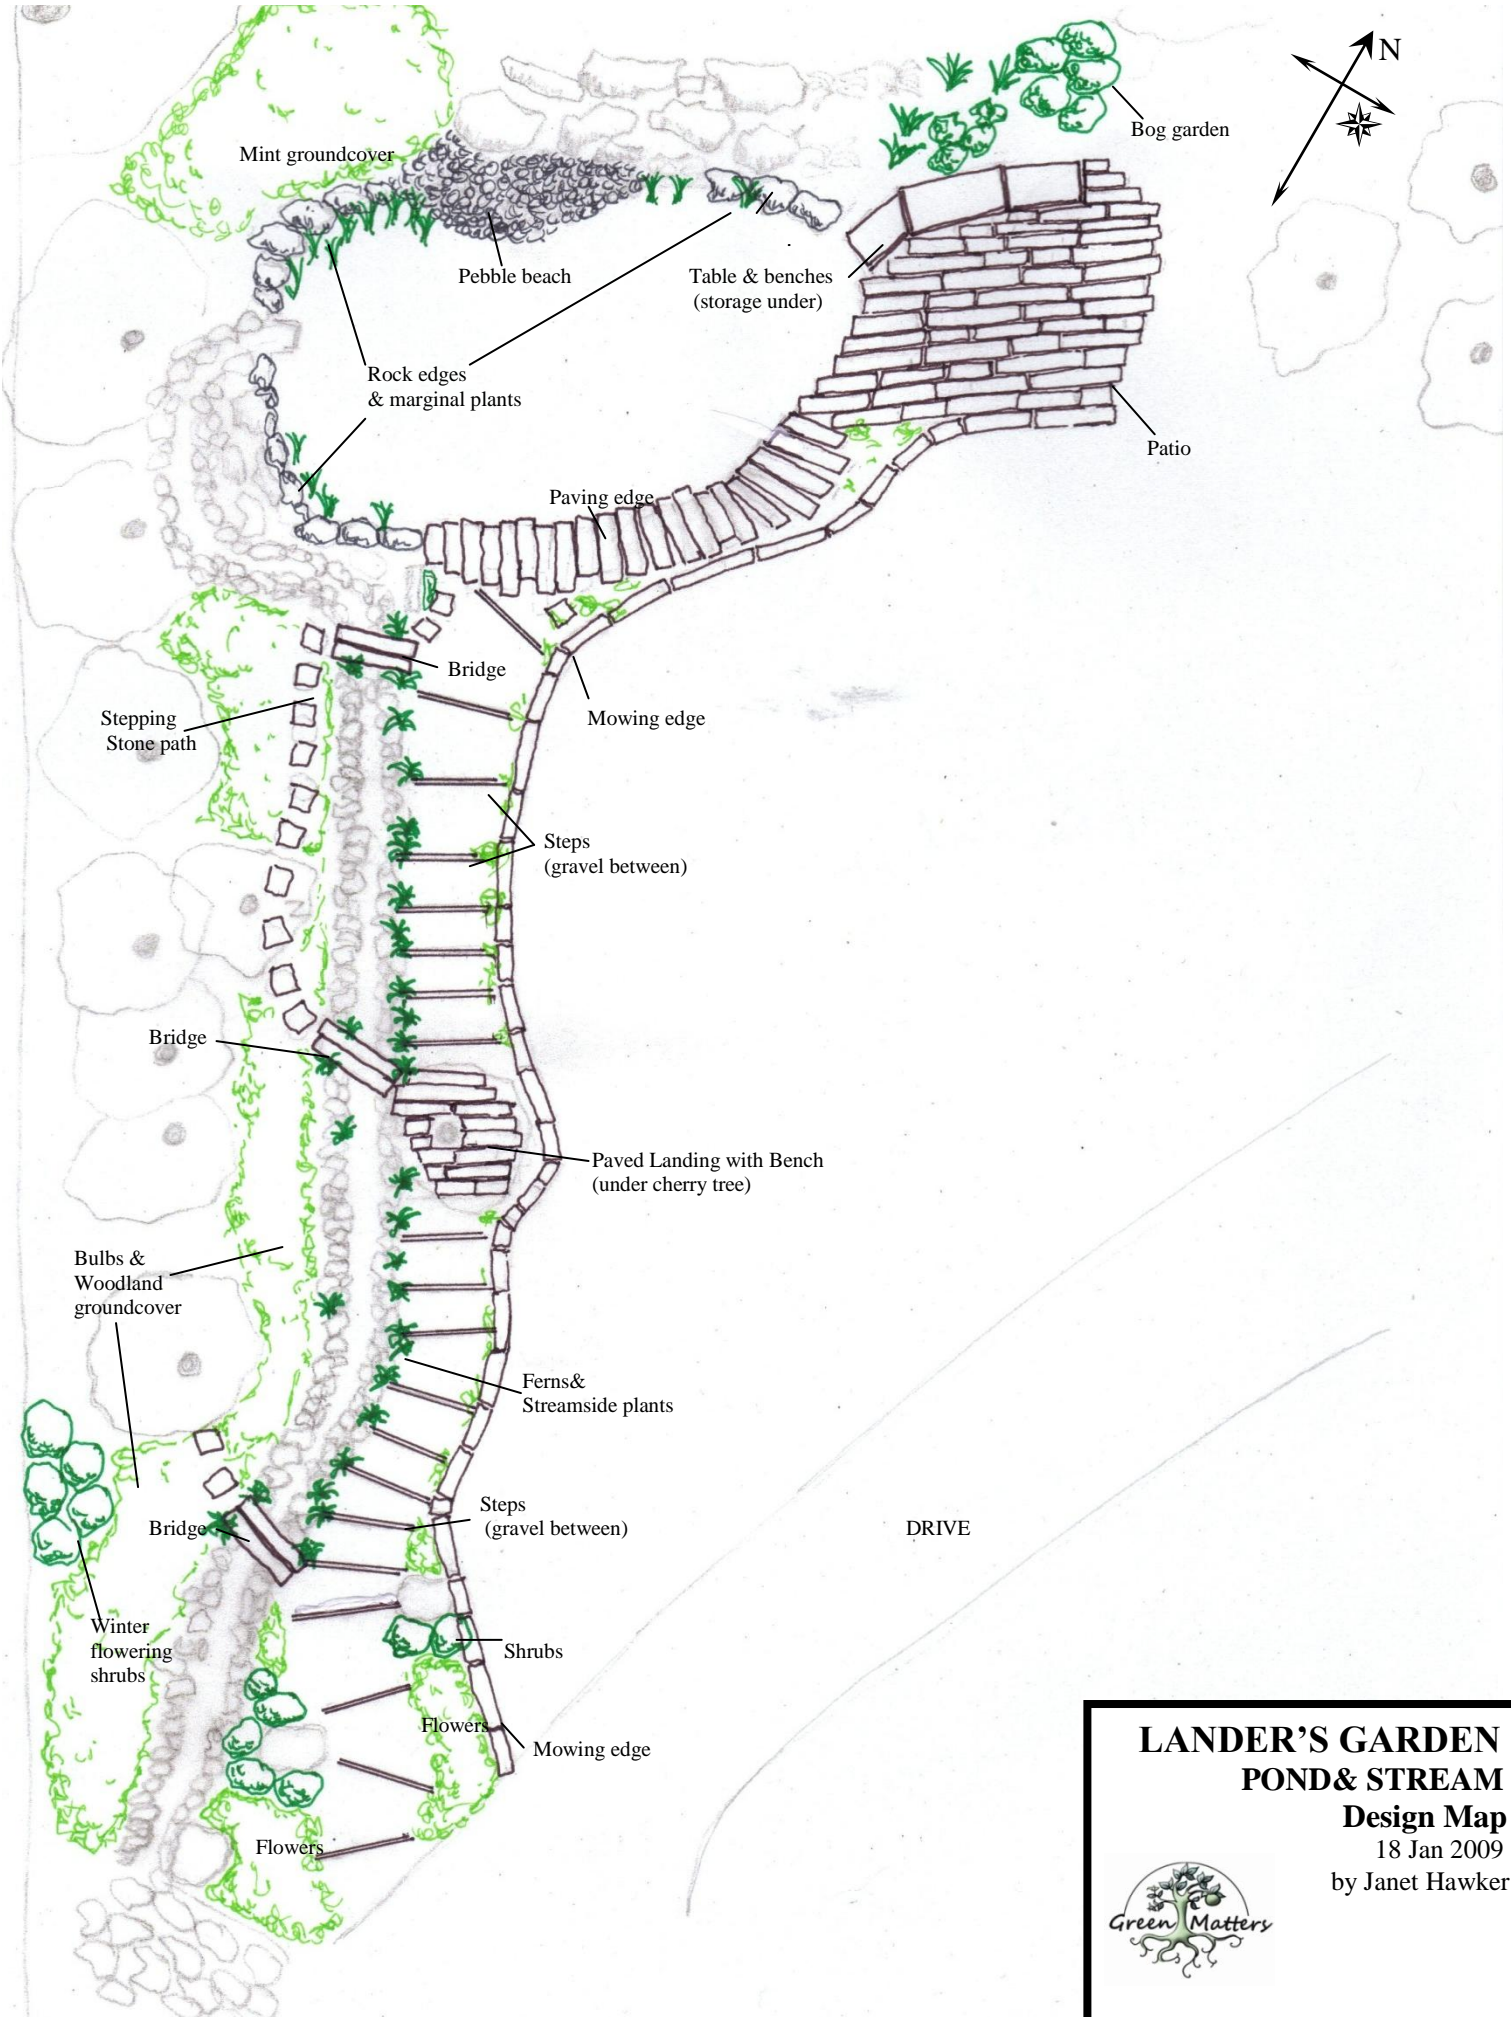

POND & STREAM MAKEOVER

BEFORE – Stream area and cherry tree

POND & STREAM MAKEOVER

LANDER'S GARDEN POND & STREAM Design Map

18 Jan 2009
by Janet Hawker

POND & STREAM MAKEOVER

AFTER – Stream area

Paved landing around Cherry tree

Bridge across stream

Stone log stepping stones with Comfrey